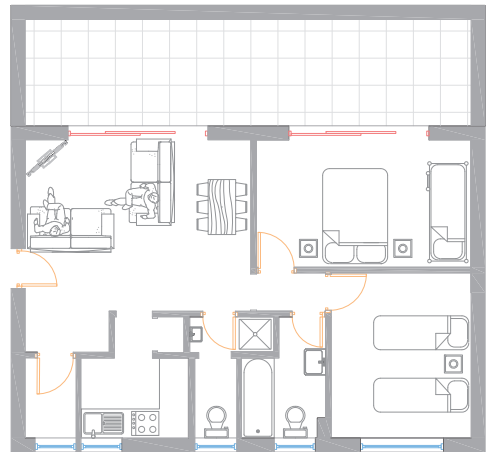

WOOLACOMBE BAY HOTEL

Beach Retreat Apartments

Situated around the fantastic new mini lido with its heated pool and sunbeds, the Beach Retreat Apartments each have 2 bedrooms and 2 bathrooms, with space for 4 or 6 guests.

GROUND FLOOR APARTMENTS (4 GUESTS)

Ground floor apartments offer dog-friendly accommodation (2 dogs maximum) and spacious outdoor patio areas with picnic bench.

- Spacious main bedroom with double bed
- Twin bedroom with 2 single beds
- Open-plan kitchen, lounge, dining area
- Bathroom (bath with shower over)
- Separate shower room
- Patio area with picnic bench

FIRST FLOOR APARTMENTS (6 GUESTS)

First floor apartments sleep up to 6 guests (2 bedrooms) and boast individual balconies.

- Spacious double bedroom featuring 1 double bed plus bunk bed
- Twin bedroom with 2 single beds
- Open-plan kitchen, lounge, dining area
- Bathroom (bath with shower over)
- Separate shower room
- Balcony

ALL BEACH RETREAT APARTMENTS INCLUDE:

- Washing machine, microwave, toaster, kettle etc
- Digital television with DVD player
- Bed linen and towels (not beach towels)
- Hotel, bar restaurants and luxurious spa close to hand (approx. 300 yards)
- Free use of hotel leisure facilities including children's play area and Haven Spa. Small charges are applicable to the tennis and squash courts, gym, snooker and aerobic classes
- Space for a cot
- Private parking
- Access to storage for boards and bikes
- Free WiFi