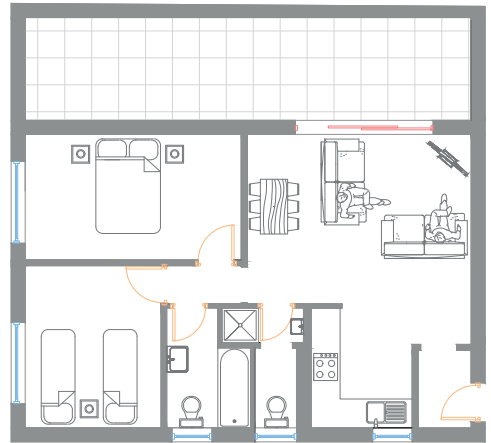

WOOLACOMBE BAY HOTEL

Beach Retreat Apartments

Situated around the fantastic new mini lido with its heated pool and sunbeds, the Beach Retreat Apartments each have 2 bedrooms and 2 bathrooms, with space for 4 or 6 guests.

GROUND FLOOR APARTMENTS (4 GUESTS)

Ground floor apartments offer dog-friendly accommodation (2 dogs maximum) and spacious outdoor patio areas with picnic bench.

- Spacious main bedroom with double bed
- Twin bedroom with 2 single beds
- Open-plan kitchen, lounge, dining area
- Bathroom (bath with shower over)
- Separate shower room
- Patio area with picnic bench

FIRST FLOOR APARTMENTS (6 GUESTS)

First floor apartments sleep up to 6 guests (2 bedrooms) and boast individual balconies.

- Spacious double bedroom featuring 1 double bed plus bunk bed
- Twin bedroom with 2 single beds
- Open-plan kitchen, lounge, dining area
- Bathroom (bath with shower over)
- Separate shower room
- Balcony

ALL BEACH RETREAT APARTMENTS INCLUDE:

- Washing machine, microwave, toaster, kettle etc
- Digital television with DVD player
- Bed linen and towels (not beach towels)
- Hotel, bar restaurants and luxurious spa close to hand (approx. 300 yards)
- Free use of hotel leisure facilities including children's play area and Haven Spa. Small charges are applicable to the tennis and squash courts, gym, snooker and aerobic classes
- Space for a cot
- Private parking
- Access to storage for boards and bikes
- Free WiFi